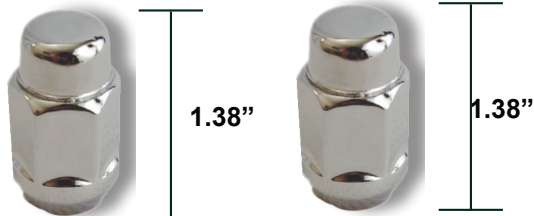

WEST COAST™
WHEEL ACCESSORIES

2-PIECE LUGS

13/16 Hex

3/4 Hex

Part #	Description
W3476H-2	(3/4) - 7/16 RH
W3412H-2	(3/4) - 1/2 RH
W3415H-2	(3/4) - 12mmx1.5 RH
W3425H-2	(3/4) - 12mmx1.25 RH
W3414H-2	(3/4) - 14mmx1.5 RH
W1376H-2	(13/16) - 7/16 RH
W1312H-2	(13/16) - 1/2 RH
W1325H-2	(13/16) - 12mmx1.25 RH
W1315H-2	(13/16) - 12mmx1.5 RH
W1314H-2	(13/16) - 14mmx1.5 RH