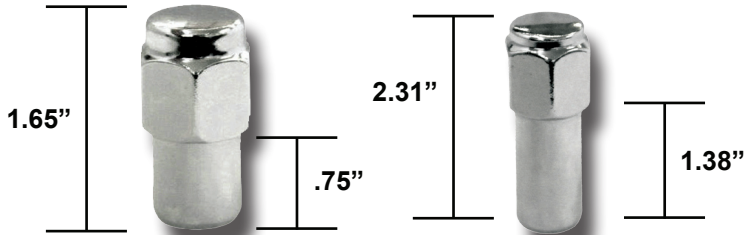

MAG & MAG SST LUGS

Std. Mag

SST Mag

Part #	Description
W812109	7/16 RH Std. .75" Shank
W812111	1/2 20 RH Std. .75" Shank
W812112	1/2 20 LH Std. .75" Shank
W812115	12mmx1.5 RH Std. .75" Shank